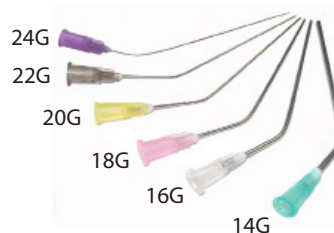

Ear Speculum Gruber

Stainless steel. Ear Gruber speculum are used for opening the ear canal for better visualization during cerumen management.

Suction Controller

A controller is needed to insert the suction tube and controls the level of suction through thumb vent mechanism.

Code	Description	Colour	Length	Material	QTY	Price
NZ3238100	Semi-Disposable Suction Controller, Non Sterile	Black	39mm	ABS	10	\$42.00

Micro Ear Suction Cannula

Suction tubes for suction of fluid and other media from the ear.

- Suction tubes have colour coded hubs for easy identification of tube size
- Cost-efficient and contamination risk free alternative to reusable versions

Code	Description	Outside Diameter	Colour	Length	QTY	Price
NZ5254Bent	Suction Tube 14 Gauge Bent 100 Pack	2.1 mm	Green	100 mm	100/Pack	\$260.00
NZ5250Bent	Suction Tube 16 Gauge Bent 100 Pack	1.6mm	White	100 mm	100/Pack	\$260.00
NZ5251Bent	Suction Tube 18 Gauge Bent 100 Pack	1.2 mm	Pink	100 mm	100/Pack	\$260.00
NZ5252Bent	Suction Tube 20 Gauge Bent 100 Pack	0.9mm	Yellow	100 mm	100/Pack	\$260.00
NZ5253Bent	Suction Tube 22 Gauge Bent 100 Pack	0.7mm	Grey	100 mm	100/Pack	\$260.00
NZ5255Bent	Suction Tube 24 Gauge Bent 100 Pack	0.5mm	Purple	100 mm	100/Pack	\$260.00