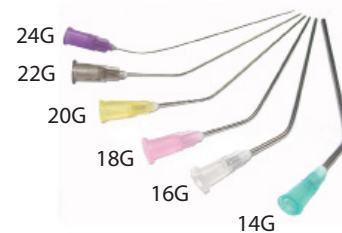

## Suction Controller

A controller is needed to insert the suction tube and controls the level of suction through thumb vent mechanism.

Code	Description	Colour	Length	Material	QTY	Price (Excl. GST)
NZ3238100	Semi-Disposable Suction Controller, Non Sterile	Black	39mm	ABS	10	\$42.00

## Micro Ear Suction Cannula

Suction tubes for suction of fluid and other media from the ear.

- Suction tubes have colour coded hubs for easy identification of tube size
- Cost-efficient and contamination risk free alternative to reusable versions

Code	Description	Outside Diameter	Colour	Length	QTY	Price (Excl. GST)
NZ5254Bent	Suction Tube 14 Gauge Bent 100 Pack	2.1 mm	Green	100 mm	100/Pack	\$195.00
NZ5250Bent	Suction Tube 16 Gauge Bent 100 Pack	1.6mm	White	100 mm	100/Pack	\$195.00
NZ5251Bent	Suction Tube 18 Gauge Bent 100 Pack	1.2 mm	Pink	100 mm	100/Pack	\$195.00
NZ5252Bent	Suction Tube 20 Gauge Bent 100 Pack	0.9mm	Yellow	100 mm	100/Pack	\$195.00
NZ5253Bent	Suction Tube 22 Gauge Bent 100 Pack	0.7mm	Grey	100 mm	100/Pack	\$195.00
NZ5255Bent	Suction Tube 24 Gauge Bent 100 Pack	0.5mm	Purple	100 mm	100/Pack	\$195.00