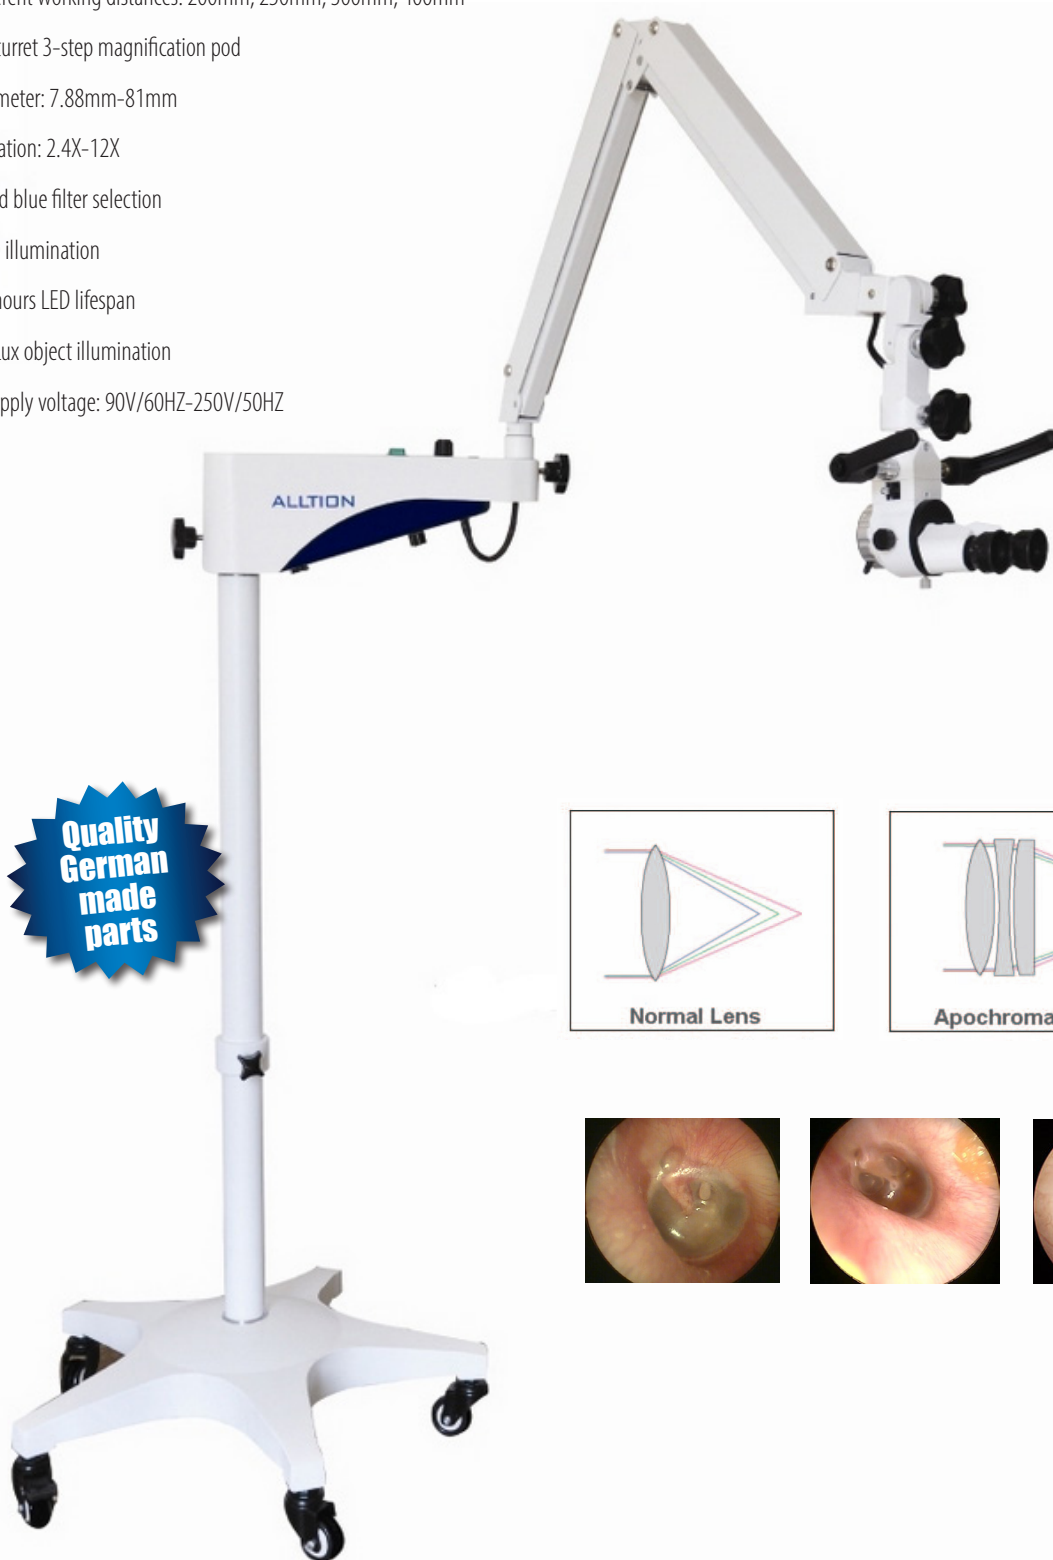

OPERATING MICROSCOPE

Alltion YSX LED Operating Microscope

ALLTION is proud to offer YSX series of operation microscopes. Precise structure, modern appearance and LED illumination system. Offering excellent parfocal, large field view, precise and clear three dimensional images. The YSX series of operation microscopes have optional working distances and magnification and are suitable for numerous departments including ophthalmology, stomatology, gynaecology, ENT and surgery.

- 1500mm Super long pantograph arm offers a wide operation space
- Four different working distances: 200mm, 250mm, 300mm, 400mm
- Smooth turret 3-step magnification pod
- Field diameter: 7.88mm-81mm
- Magnification: 2.4X-12X
- Green and blue filter selection
- 10W LED illumination
- 20,000 hours LED lifespan
- 50,000 Lux object illumination
- Power supply voltage: 90V/60HZ-250V/50HZ

**Quality
German
made
parts**