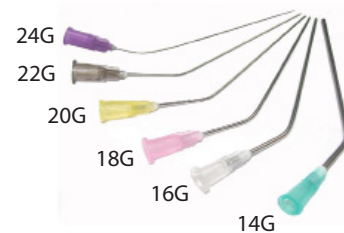

## Suction Controller

A controller is needed to insert the suction tube and controls the level of suction through thumb vent mechanism.

Code	Description	Colour	Length	Material	QTY
NZ3238100	Semi-Disposable Suction Controller, Non Sterile	Black	39mm	ABS	10

## Micro Ear Suction Cannula

Suction tubes for suction of fluid and other media from the ear.

- Suction tubes have colour coded hubs for easy identification of tube size
- Cost-efficient and contamination risk free alternative to reusable versions

Code	Description	Outside Diameter	Colour	Length	QTY
NZ5254Bent	Suction Tube 14 Gauge Bent 100 Pack	2.1 mm	Green	100 mm	100/Pack
NZ5250Bent	Suction Tube 16 Gauge Bent 100 Pack	1.6mm	White	100 mm	100/Pack
NZ5251Bent	Suction Tube 18 Gauge Bent 100 Pack	1.2 mm	Pink	100 mm	100/Pack
NZ5252Bent	Suction Tube 20 Gauge Bent 100 Pack	0.9mm	Yellow	100 mm	100/Pack
NZ5253Bent	Suction Tube 22 Gauge Bent 100 Pack	0.7mm	Grey	100 mm	100/Pack
NZ5255Bent	Suction Tube 24 Gauge Bent 100 Pack	0.5mm	Purple	100 mm	100/Pack