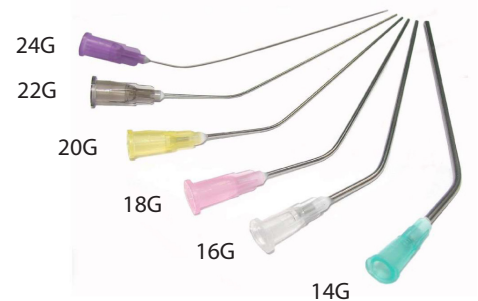

MICRO EAR SUCTION TUBES & CONTROLLERS

SUCTION CONTROLLER

A controller is needed to insert the suction tube and controls the level of suction through thumb vent mechanism.

Code	Description	Colour	Length	Material	QTY	Price	QTY
NZ3238P10	Semi-Disposable Suction Controller, Non Sterile	Black	39mm	ABS	10	\$42.00	

MICRO EAR SUCTION TUBES

Suction tubes for suction of fluid and other media from the ear.

- Suction tubes have colour coded hubs for easy identification of tube size
- Cost-efficient and contamination risk free alternative to reusable versions

Code	Description	Outside Diameter	Colour	Length	QTY	Price	QTY
NZ5254Bent	Suction Tube 14 Gauge Bent 100 Pack	2.1 mm	Green	100 mm	100/Pack	\$260.00	
NZ5250Bent	Suction Tube 16 Gauge Bent 100 Pack	1.6mm	White	100 mm	100/Pack	\$260.00	
NZ5251Bent	Suction Tube 18 Gauge Bent 100 Pack	1.2 mm	Pink	100 mm	100/Pack	\$260.00	
NZ5252Bent	Suction Tube 20 Gauge Bent 100 Pack	0.9mm	Yellow	100 mm	100/Pack	\$260.00	
NZ5253Bent	Suction Tube 22 Gauge Bent 100 Pack	0.7mm	Grey	100 mm	100/Pack	\$260.00	
NZ5255Bent	Suction Tube 24 Gauge Bent 100 Pack	0.5mm	Purple	100 mm	100/Pack	\$260.00	